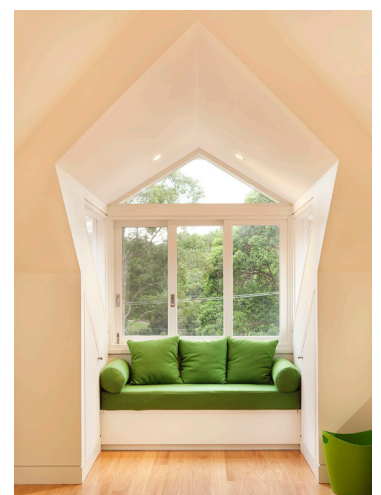

This federation home required the removal of poorly considered additions in order to reach its potential. Once removed, a new large living space was created to link the garden. A second level was incorporated into the roof and provides study, master bedroom suite and balcony. Original rooms were refurbished, allowing the owners to enjoy a beautiful character filled home bathed in sunlight.

Photographer: Craig Bryant