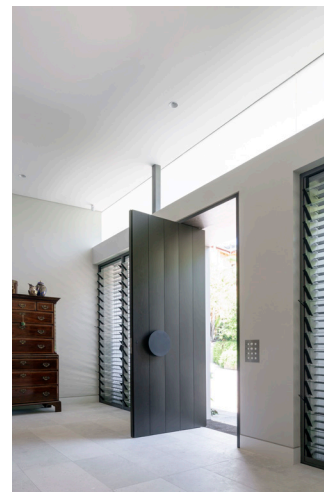

A 1960's home was completely transformed into a luxurious contemporary family home by opening up a collection of small rooms to create large living spaces with clean lines. A new skillion roof and generous expanses of louvered windows with external blinds improved the natural lighting and ventilation of the home, whilst also providing privacy and sun shading. The end result is a stunning contemporary family home where form and function are seamlessly integrated.

Photographer: Justin Alexander